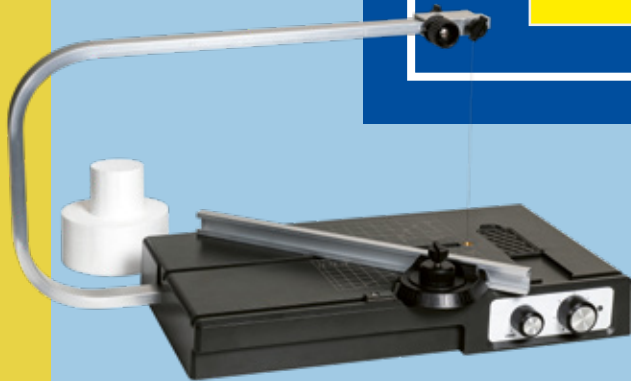

NEWS

M. van Ommen
Trading - Zwolle

Hoekerweg 6 ■ 8042PH ■ Zwolle ■ The Netherlands
info@vanommen-zwolle.nl ■ +31-(0)38-4214910

www.vanommen trading.nl