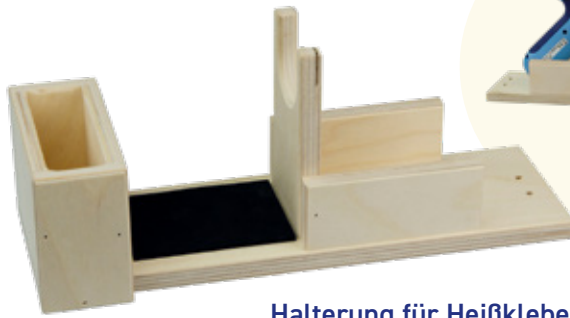

Halterung für Heißklebepistole
Holder for hot glue gun
Artikel-Nr. ST25